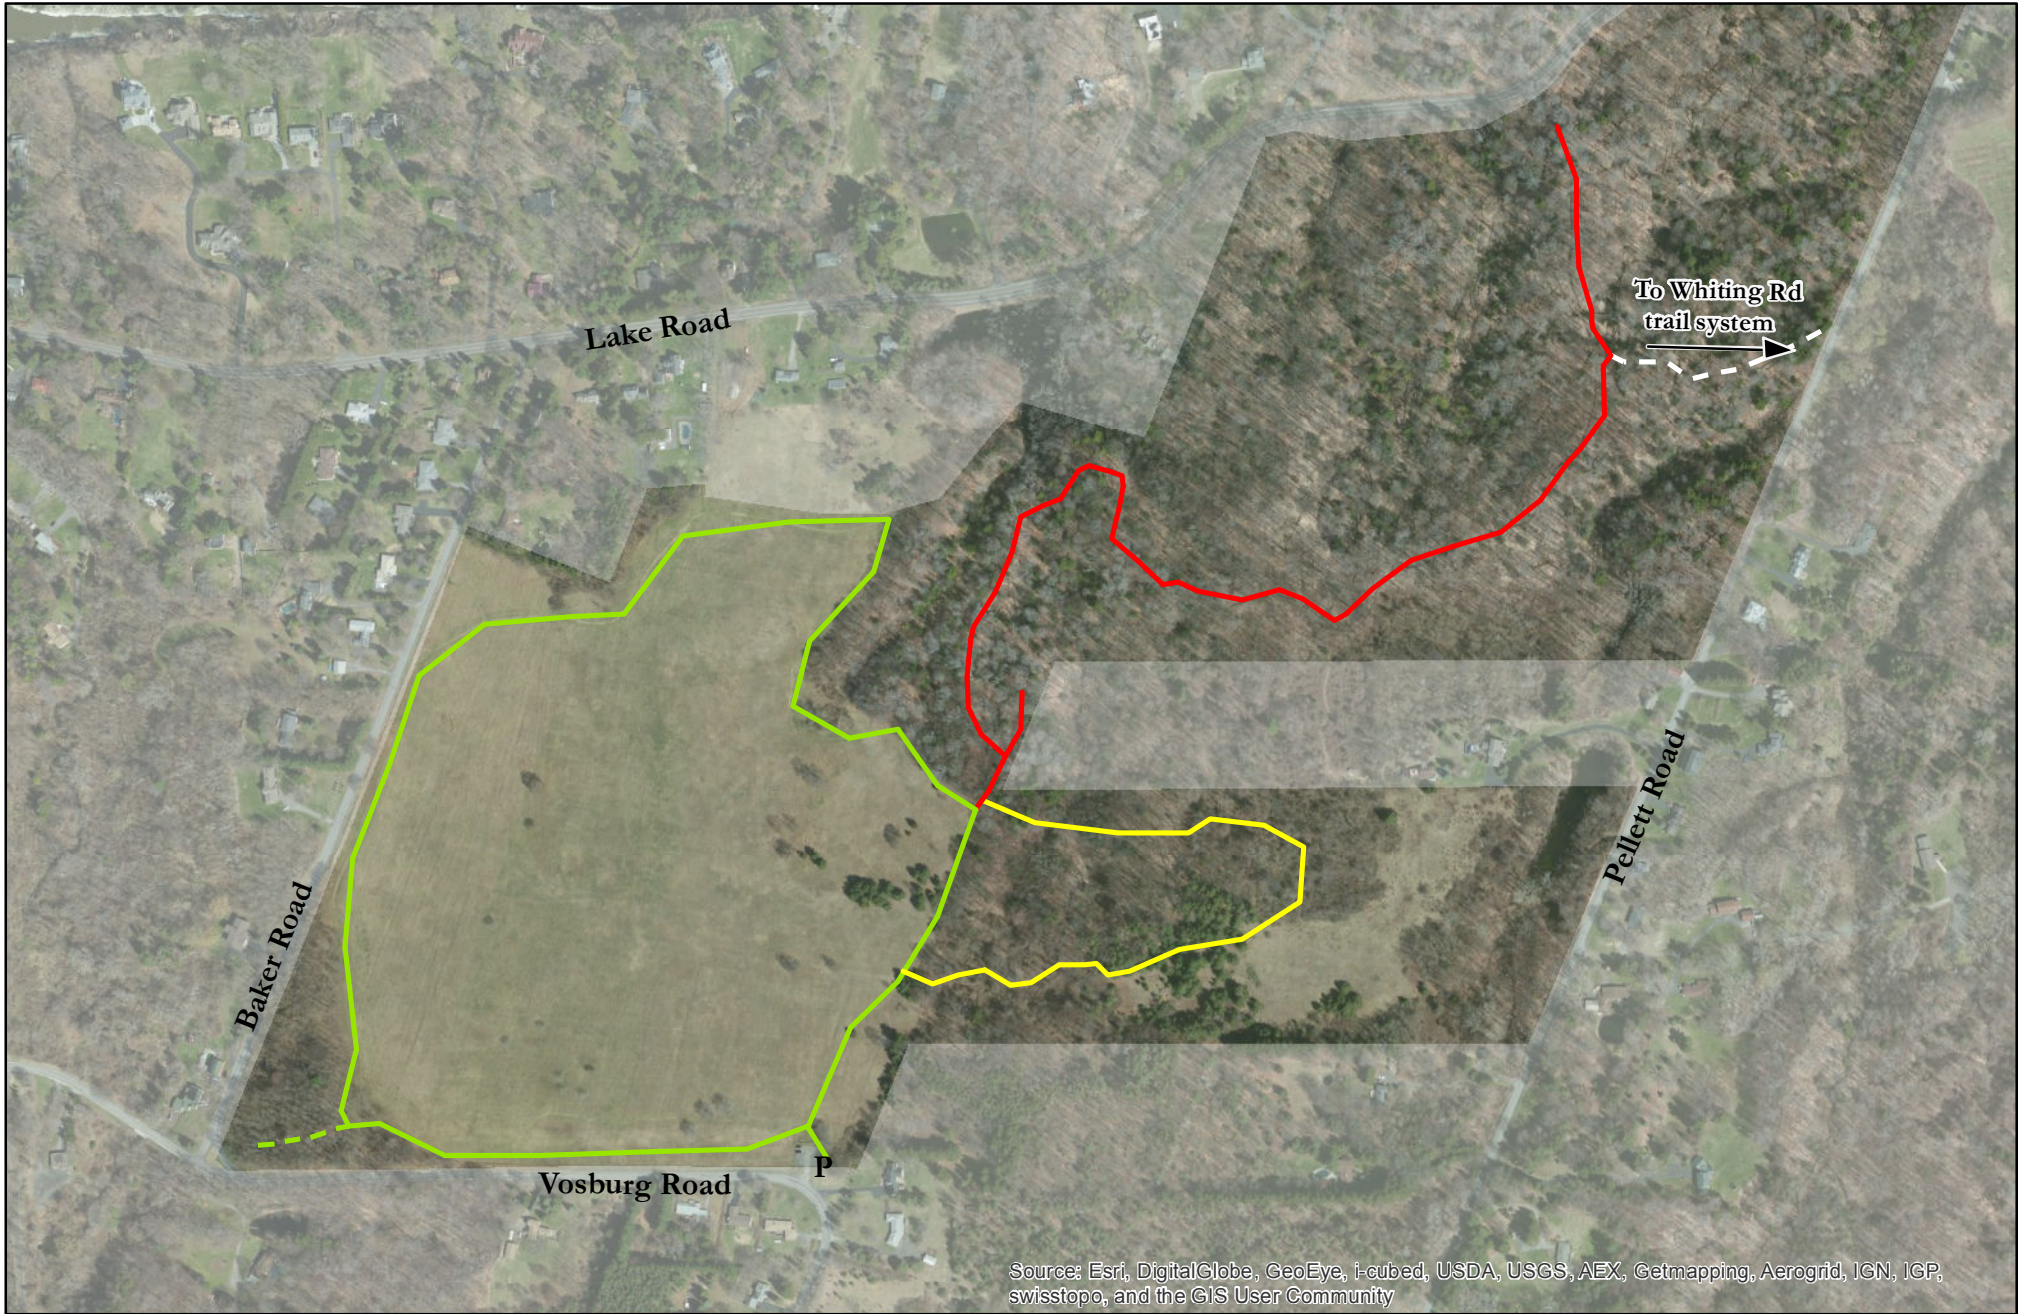

Gosnell Preserve Trail Map

674 Vosburg Road, Webster, NY

Source: Esri, DigitalGlobe, GeoEye, i-cubed, USDA, USGS, AEX, Getmapping, Aerogrid, IGN, IGP, swisstopo, and the GIS User Community

-  Big Field Trail (1.20 miles)
-  Connecting Trail (0.10 miles)
-  Small Meadow Trail (0.50 miles)
-  Big Woods Trail (0.80 miles)
-  Ridge Trail (0.15 miles)