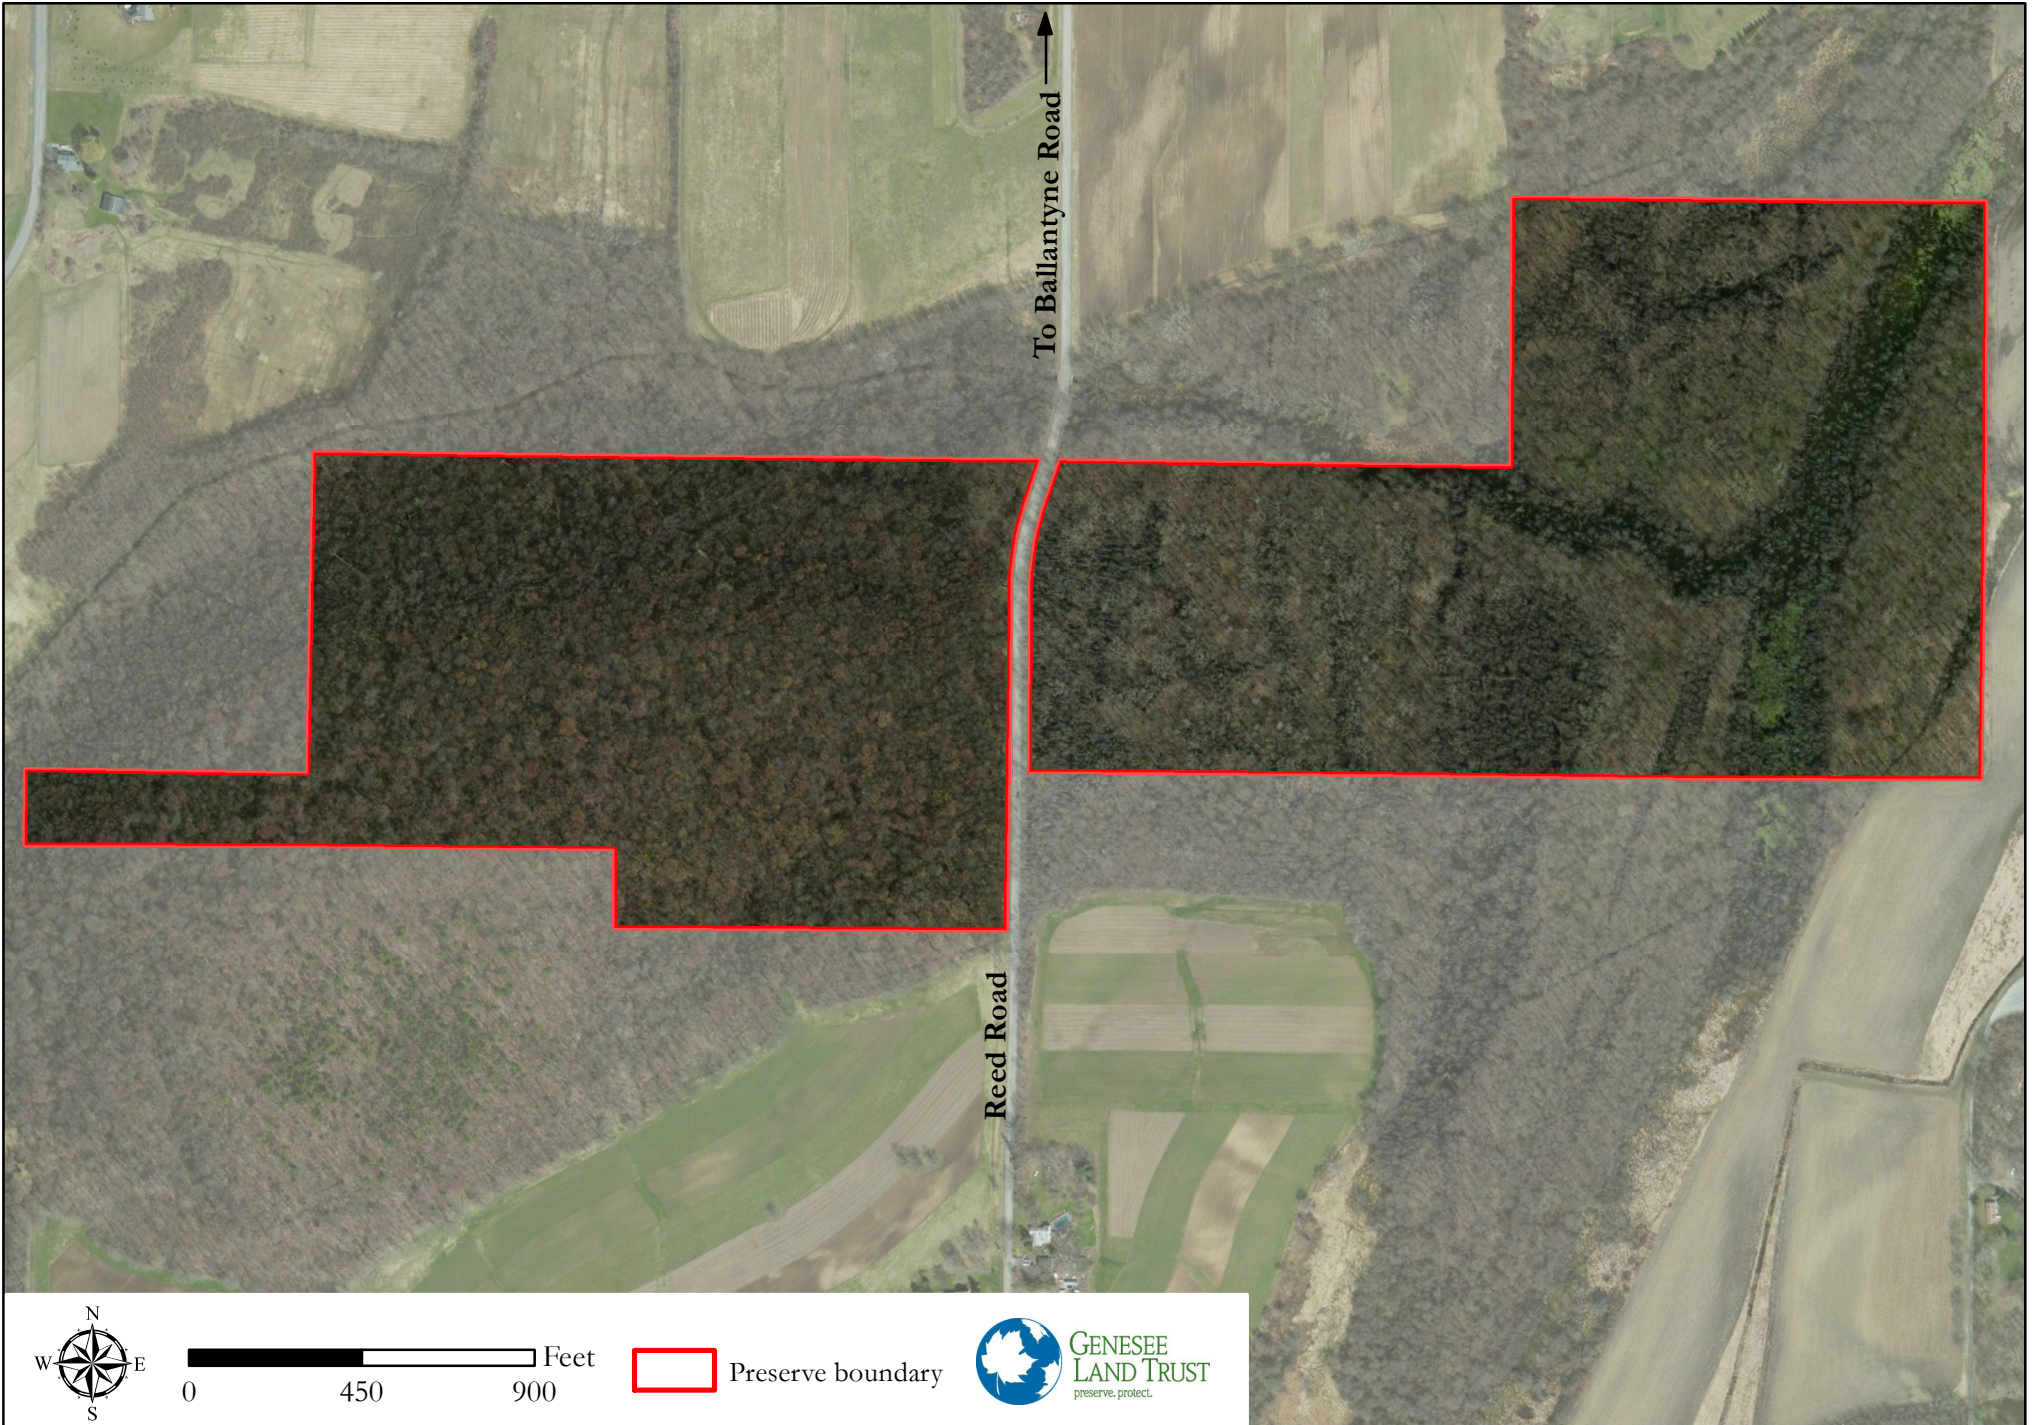

Reed Road Bird Refuge  
131 acres | Chili, NY

0 450 900 Feet

 Preserve boundary